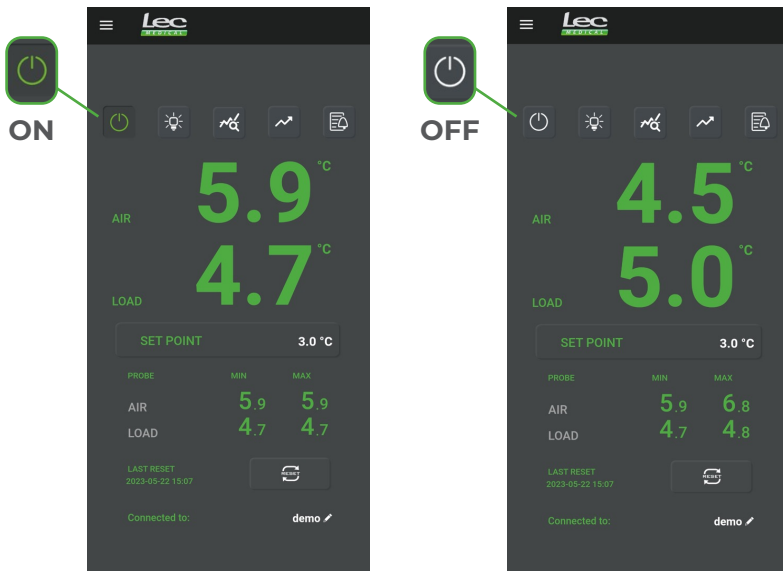

The Experts in
Medical Refrigeration

USER GUIDES

How to turn the appliance
on and off using the app

1 OPEN LEC MEDICAL APP TO CONNECT TO DEVICE

2 TURN THE APPLIANCE ON & OFF

1 Press power Icon to switch fridge on or off.

2 GREEN ICON = ON
WHITE ICON = OFF

3 DISCONNECTING FROM THE APP

1 Press the **Menu** button 

2 Select **Disconnect**