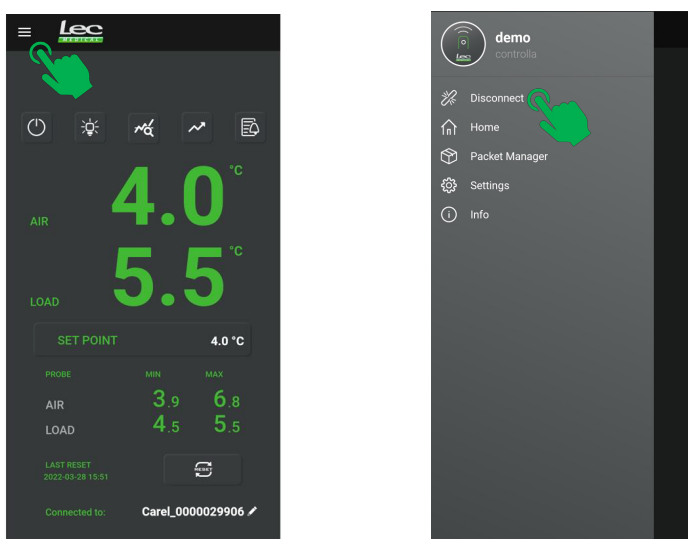

The Experts in
Medical Refrigeration

USER GUIDES

How to turn the appliance
on and off using the app

1 OPEN LEC MEDICAL APP TO CONNECT TO DEVICE

2 TURN THE APPLIANCE ON & OFF

1 Press power Icon to switch fridge on or off.

2 GREEN ICON = ON
WHITE ICON = OFF

3 DISCONNECTING FROM THE APP

1 Press the **Menu** button 

2 Select **Disconnect**